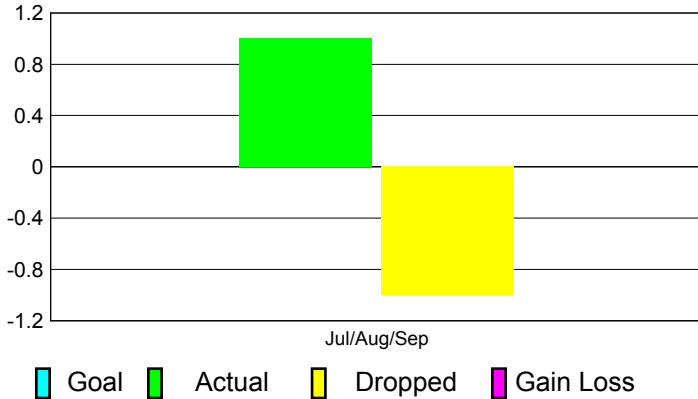

2012-2013 GMT Reports for District (or Undistricted) **District 310 A2**

GMT: **SOMSAKDI LOVISUTH**

Location: **THAILAND**

GMT CA: **5**

CLUBS

**Club Results
2012-2013**

**Clubs
2011-2012**

Month	New Club Goal	Actual New Clubs	Actual Dropped Clubs	Gain/Loss of Clubs	Gain/Loss of Clubs
Jul/Aug/Sep		1	-1	0	0
Totals		1	-1	0	0

Club Results 2012-2013

Goal, New, Dropped, Gain/Loss

Comparison of Club Gain/Loss

Current Year Compared to the Previous Year

YTD Status Quo Clubs 2012-2013

Status Quo Clubs Compared to Status Quo Members

MEMBERSHIP