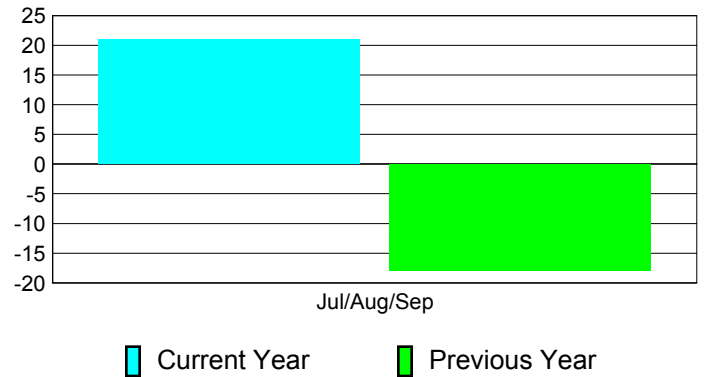

**Membership Results
2012-2013**

**Membership
2011-2012**

Month	Net Memb Goal	Actual New Memb	Actual Dropped Memb	Gain/Loss of Memb	Gain/Loss of Memb
Jul/Aug/Sep		67	-46	21	-18
Totals		67	-46	21	-18

Membership Results 2012-2013

Goal, New, Dropped, Gain/Loss

Comparison of Membership Gain/Loss

Current Year Compared to the Previous Year

Gender Comparison 2012-2013

Male Female