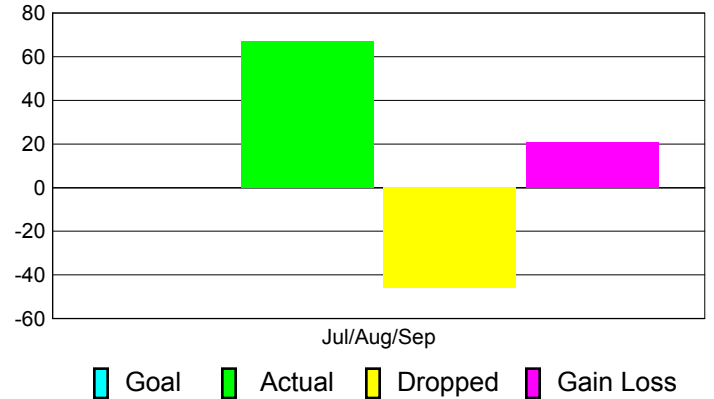

Membership Results 2012-2013

Goal, New, Dropped, Gain/Loss