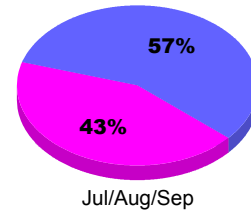

**Membership Results
2012-2013**

**Membership
2011-2012**

Month	Net Memb Goal	Actual New Memb	Actual Dropped Memb	Gain/Loss of Memb	Gain/Loss of Memb
Jul/Aug/Sep		67	-46	21	-18
Totals		67	-46	21	-18

Membership Results 2012-2013

Goal, New, Dropped, Gain/Loss

Comparison of Membership Gain/Loss

Current Year Compared to the Previous Year

Gender Comparison 2012-2013

Male Female